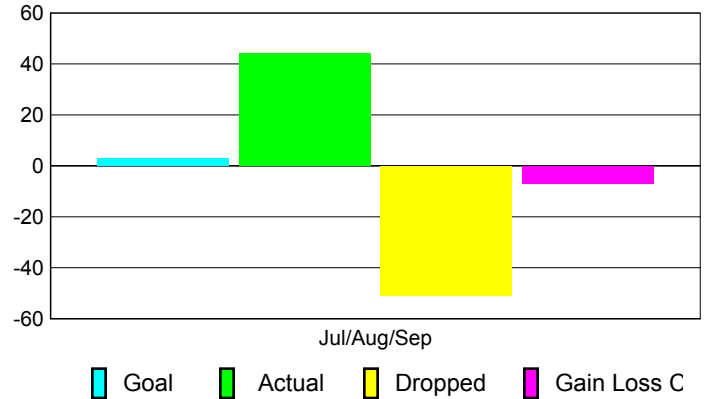

Club Results 2010-2011

Goal, New, Dropped, Gain/Loss

MEMBERSHIP

Membership Results
2010-2011

Membership
2009-2010

Month	Net Memb Goal	Actual New Memb	Actual Dropped Memb	Gain/Loss of Memb	Gain/Loss of Memb
Jul/Aug/Sep	3	44	-51	-7	-19
Totals	3	44	-51	-7	-19

Membership Results 2010-2011

Goal, New, Dropped, Gain/Loss

Comparison of Club Gain/Loss

Current Year Compared to the Previous Year

Comparison of Membership Gain/Loss

Current Year Compared to the Previous Year